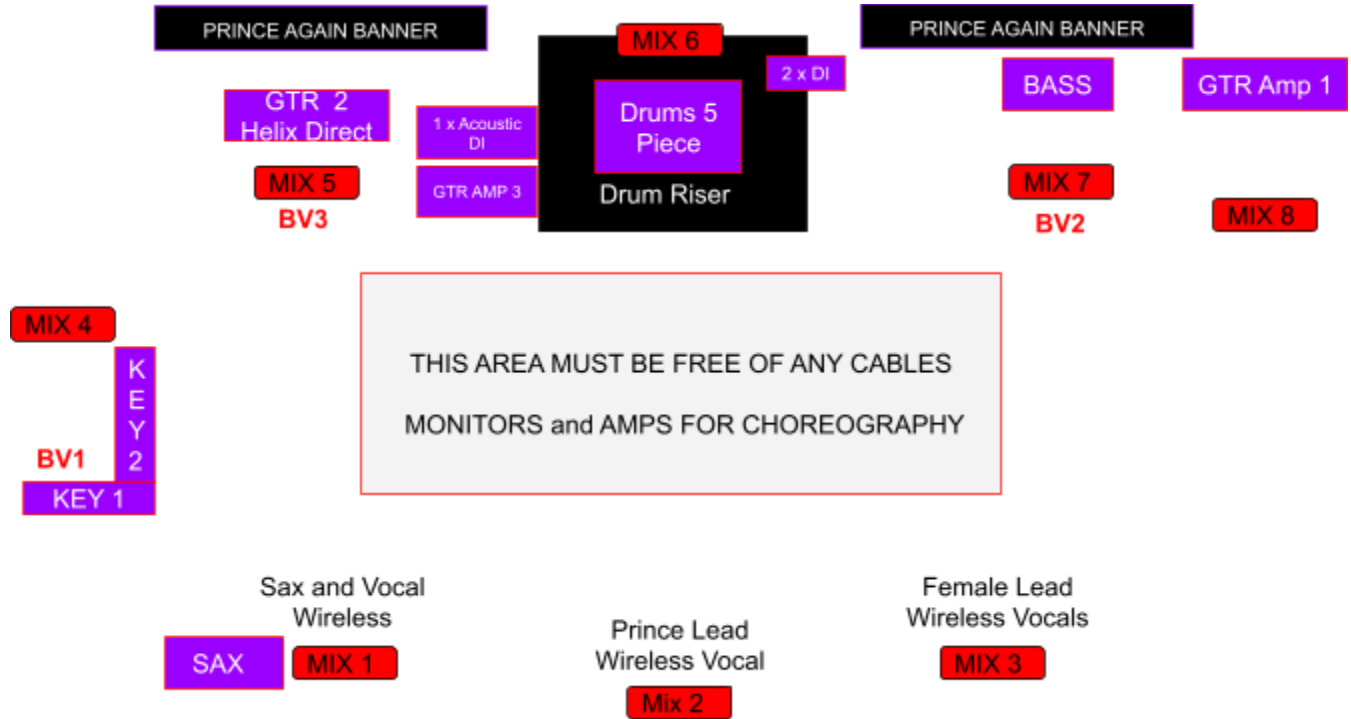

# Prince Again Stage Plot Input List 2021

## 6 Minimum Monitor Mixes

1 Kick	9 DI Alesis Drum	17 Sax Wireless
2 Snare	10 DI Tracks (freddie)	18 Sax Vox <b>WIRELESS</b>
3 Hat	11 Gtr 1 Amp	19 Prince Vox <b>WIRELESS</b>
4 T1	12 Gtr 2 Helix Direct	20 Female Vox <b>WIRELESS</b>
5 T2	13 Gtr 3 Amp	21 BV1 Keys
6 Floor Tom	14 Gtr DI Acoustic	22 BV2 Bass
7 OH Left	15 Keys 1	23 BV3 GTR 2
8 OH Right	16 Keys 2	

## Band And Crew Members

- Nick McDonald – Guitar and Band Leader
- Max Rich - Lead Guitar
- Alex U'Ren – Bass and Backing Vocal
- Colin Jenson – Drums
- Sandy Chao – Keyboards and Backing Vocal
- Skye Issac – Female Lead Vocal
- Bettis Richardson - Lead Male Vocal
- Alex Sugerman - Sax and Backing Vocal
- Mindy McDonald - Costume/Hair/Make up
- TECH TBD